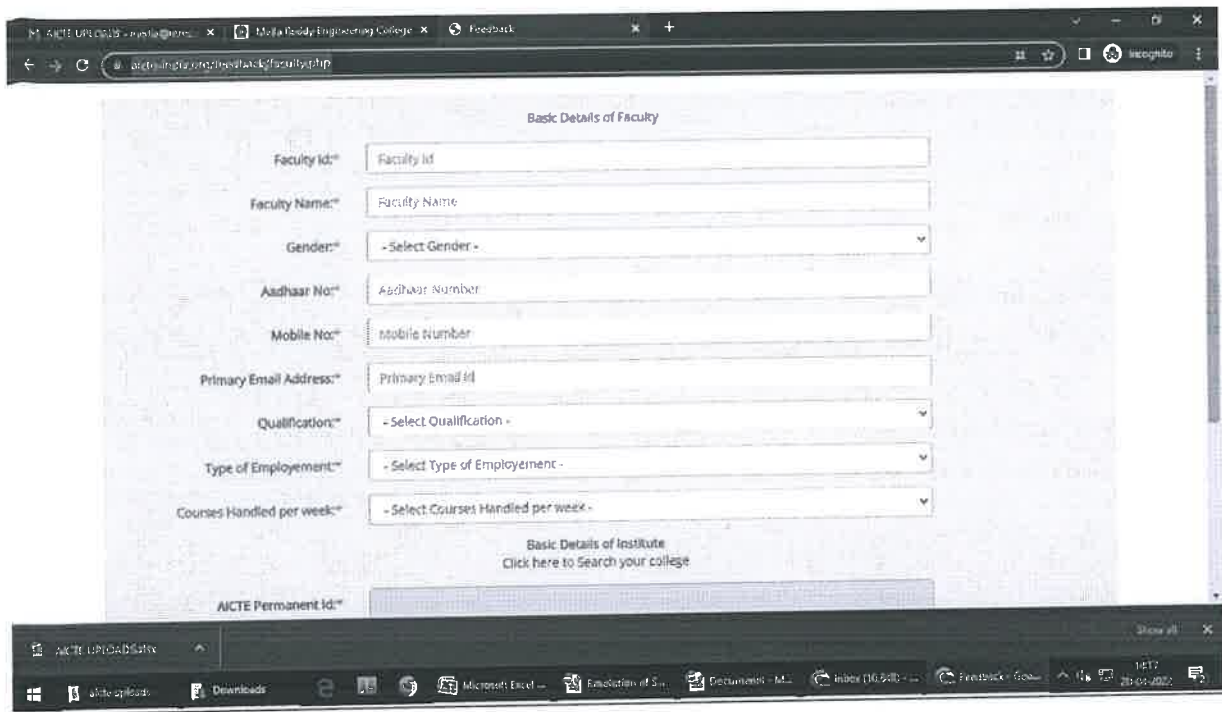

The link to access the feedback by the faculty page on AICTE portal is <https://www.aicte-india.org/feedback/faculty.php>. The following is the screenshot of the faculty feedback page.

Alex
Principal
PRINCIPAL
Malla Reddy Engineering College
(Autonomous)
Maisammaguda, Dhulapally,
(Post Via Kompally), Sec'bad-500 100